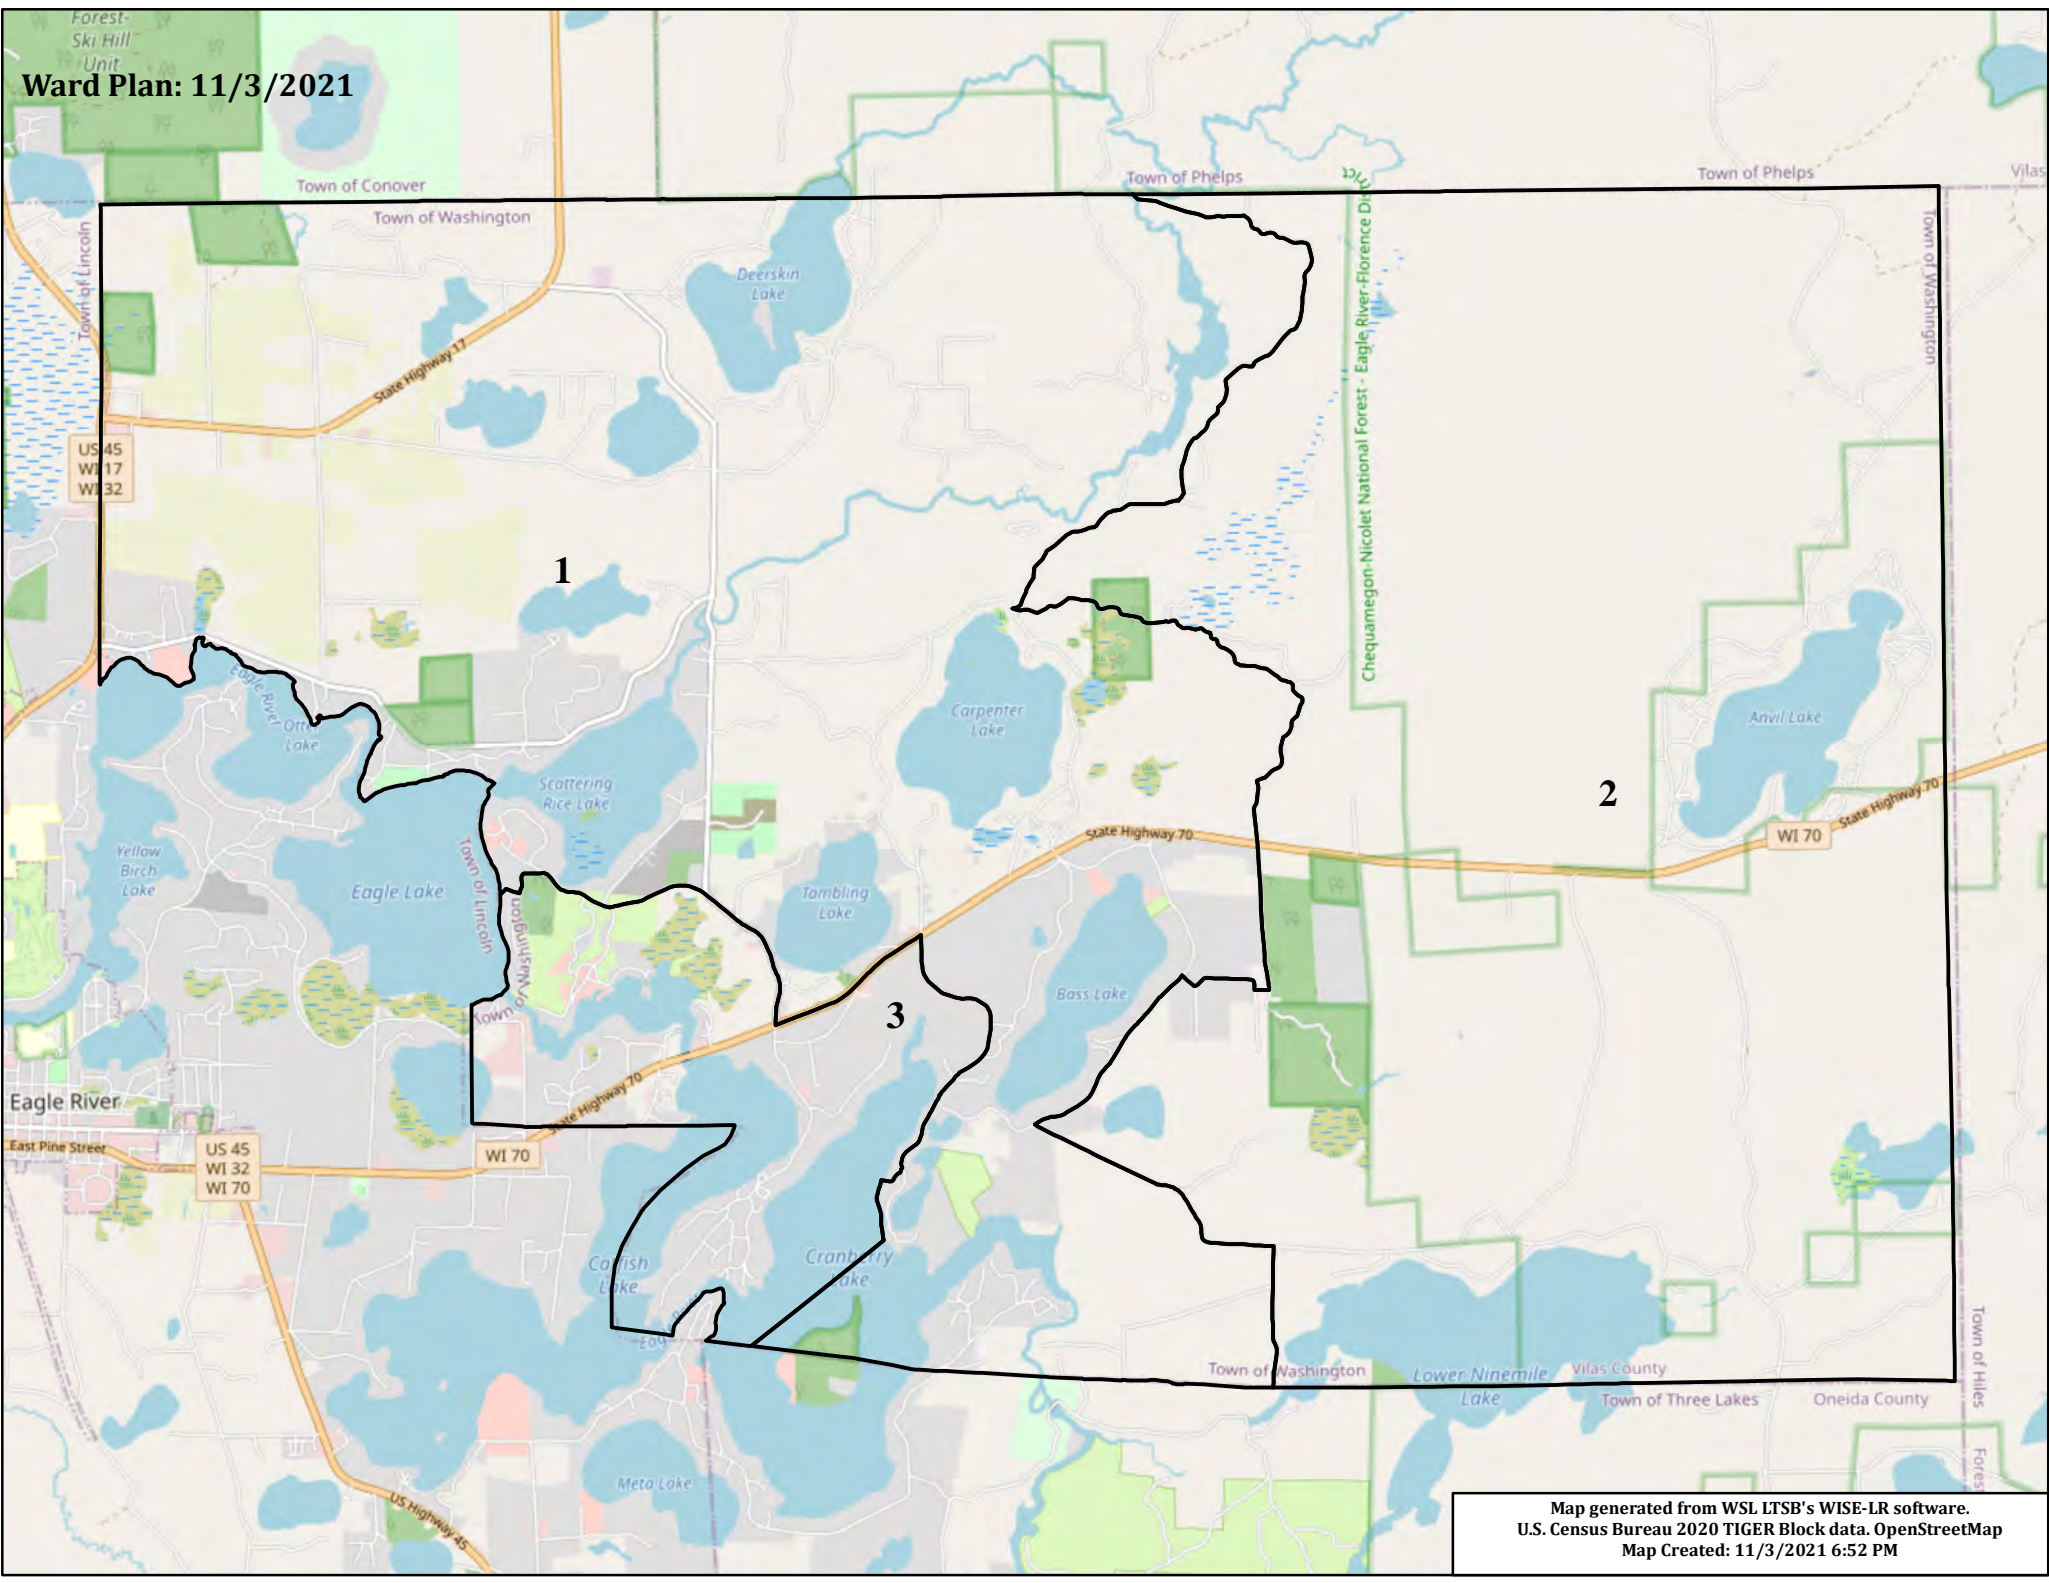

# Ward Plan: 11/3/2021

Map generated from WSL LTSB's WISE-LR software.  
U.S. Census Bureau 2020 TIGER Block data. OpenStreetMap  
Map Created: 11/3/2021 6:52 PM