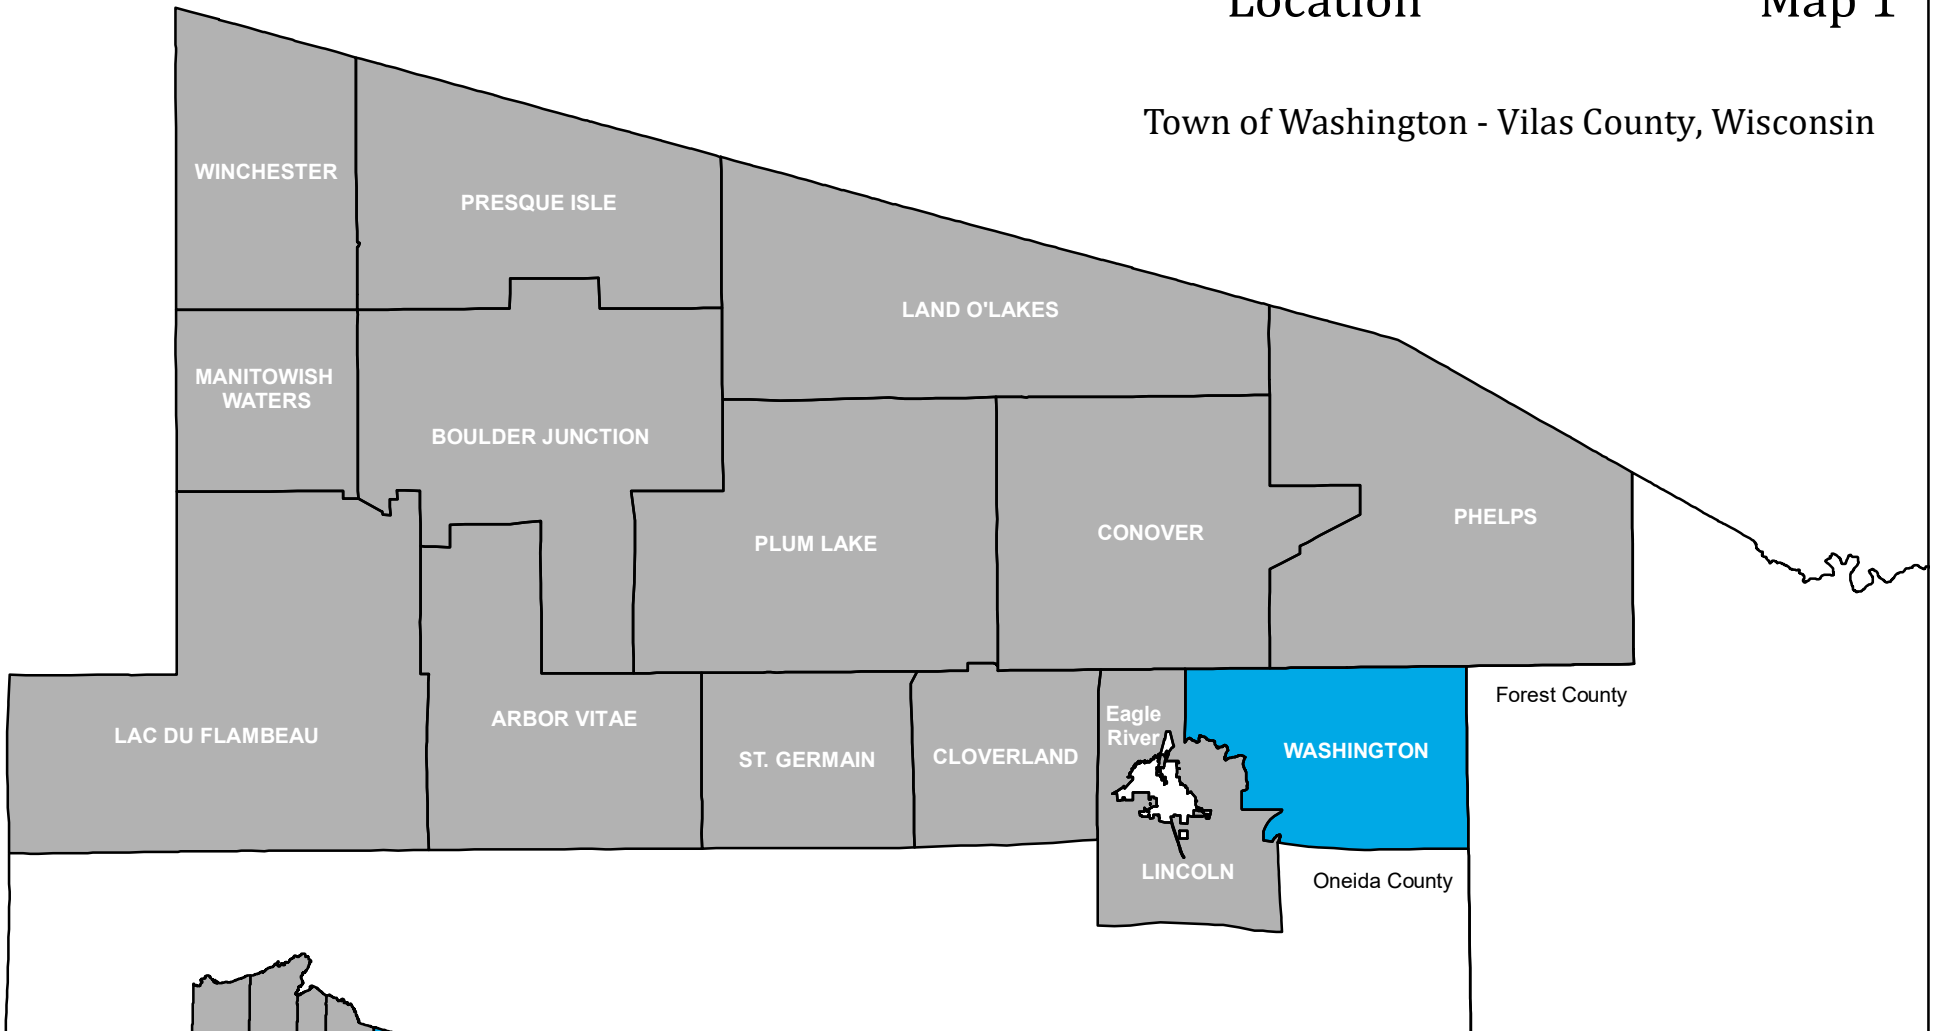

Location

Map 1

Town of Washington - Vilas County, Wisconsin

Source: WI DNR, NCWRPC, Vilas County Mapping

This map is neither a legally recorded map nor a survey of the actual boundary of any property depicted. This drawing is a compilation of records, information and data used for reference purposes only. NCWRPC is not responsible for any inaccuracies herein contained.